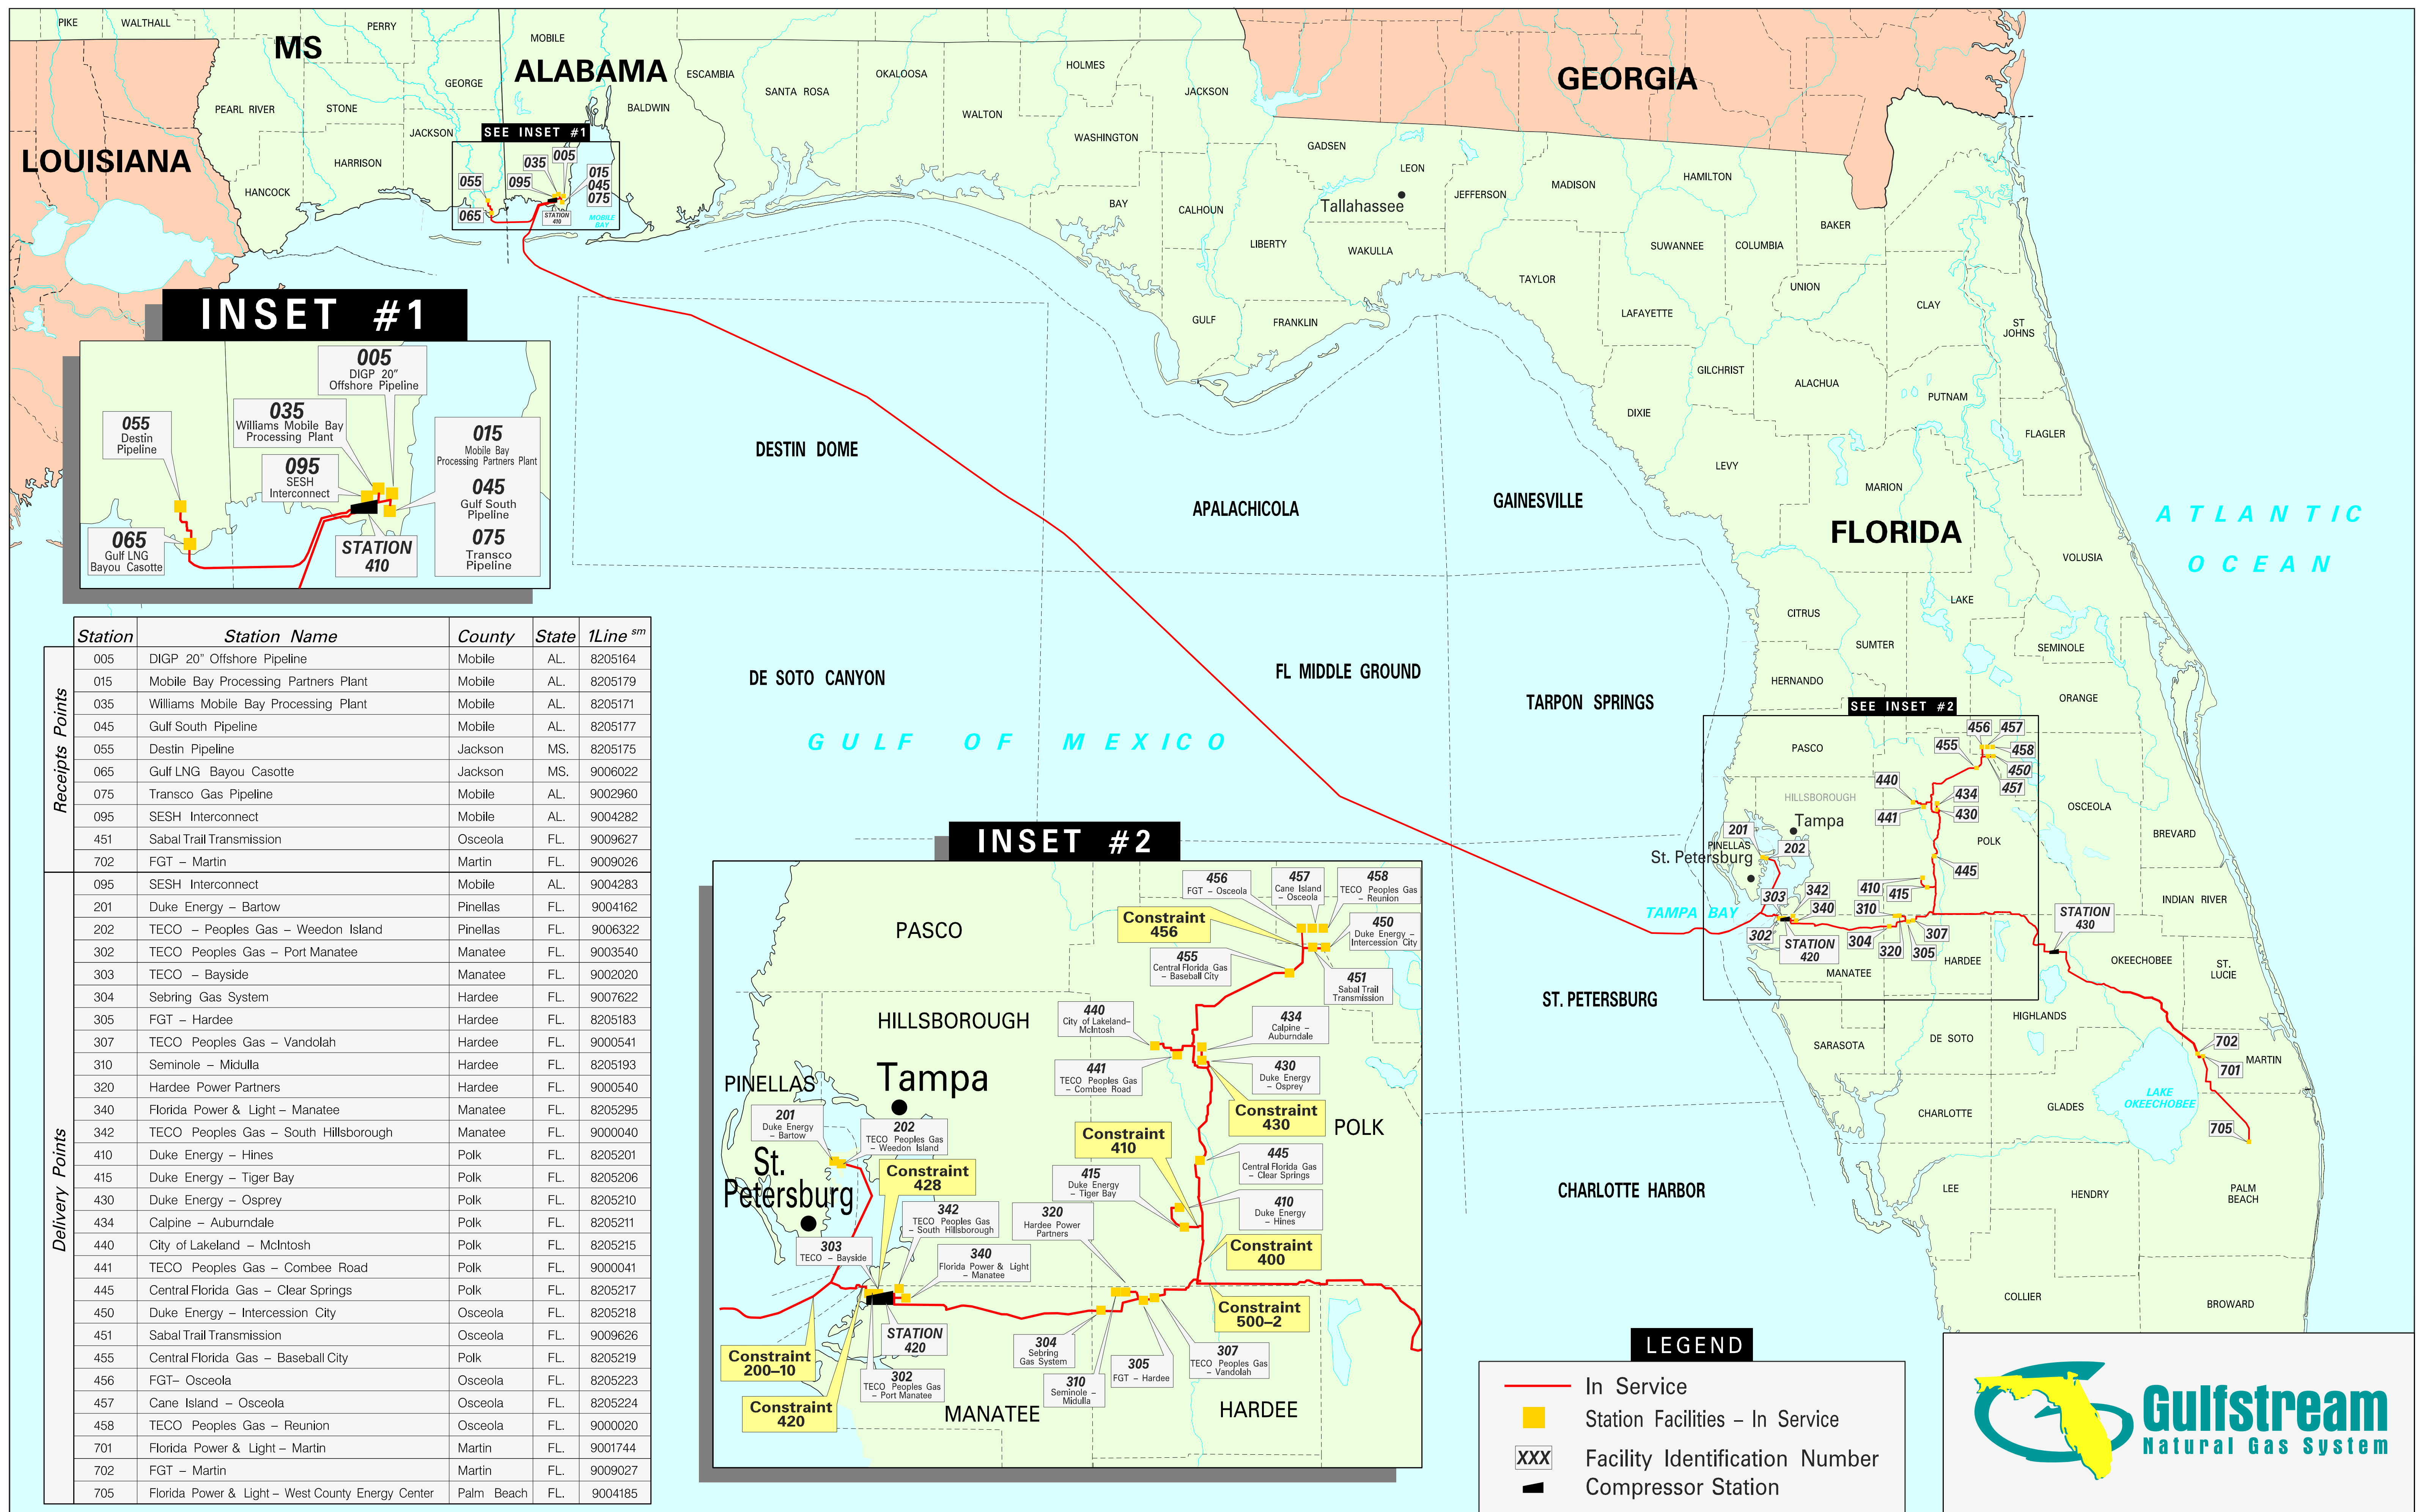

Username: fweitz
 Time: 11/15/2018
 Drawing: K:\data_reorg\organization\working\GULFSTREAM\2016_GULFSTREAM\2016_GNGS.dgn
 Model: 2016_GNGS_CONSTRAINT_POINTS_2

	Station	Station Name	County	State	1Line sm
Receipts Points	005	DIGP 20" Offshore Pipeline	Mobile	AL.	8205164
	015	Mobile Bay Processing Partners Plant	Mobile	AL.	8205179
	035	Williams Mobile Bay Processing Plant	Mobile	AL.	8205171
	045	Gulf South Pipeline	Mobile	AL.	8205177
	055	Destin Pipeline	Jackson	MS.	8205175
	065	Gulf LNG Bayou Casotte	Jackson	MS.	9006022
	075	Transco Gas Pipeline	Mobile	AL.	9002960
	095	SESH Interconnect	Mobile	AL.	9004282
	451	Sabal Trail Transmission	Osceola	FL.	9009627
	702	FGT - Martin	Martin	FL.	9009026
Delivery Points	095	SESH Interconnect	Mobile	AL.	9004283
	201	Duke Energy - Bartow	Pinellas	FL.	9004162
	202	TECO - Peoples Gas - Weedon Island	Pinellas	FL.	9006322
	302	TECO Peoples Gas - Port Manatee	Manatee	FL.	9003540
	303	TECO - Bayside	Manatee	FL.	9002020
	304	Sebring Gas System	Hardee	FL.	9007622
	305	FGT - Hardee	Hardee	FL.	8205183
	307	TECO Peoples Gas - Vandolah	Hardee	FL.	9000541
	310	Seminole - Midulla	Hardee	FL.	8205193
	320	Hardee Power Partners	Hardee	FL.	9000540
	340	Florida Power & Light - Manatee	Manatee	FL.	8205295
	342	TECO Peoples Gas - South Hillsborough	Manatee	FL.	9000040
	410	Duke Energy - Hines	Polk	FL.	8205201
	415	Duke Energy - Tiger Bay	Polk	FL.	8205206
	430	Duke Energy - Osprey	Polk	FL.	8205210
	434	Calpine - Auburndale	Polk	FL.	8205211
	440	City of Lakeland - McIntosh	Polk	FL.	8205215
	441	TECO Peoples Gas - Combee Road	Polk	FL.	9000041
	445	Central Florida Gas - Clear Springs	Polk	FL.	8205217
	450	Duke Energy - Intercession City	Osceola	FL.	8205218
	451	Sabal Trail Transmission	Osceola	FL.	9009626
	455	Central Florida Gas - Baseball City	Polk	FL.	8205219
	456	FGT - Osceola	Osceola	FL.	8205223
	457	Cane Island - Osceola	Osceola	FL.	8205224
	458	TECO Peoples Gas - Reunion	Osceola	FL.	9000020
701	Florida Power & Light - Martin	Martin	FL.	9001744	
702	FGT - Martin	Martin	FL.	9009027	
705	Florida Power & Light - West County Energy Center	Palm Beach	FL.	9004185	